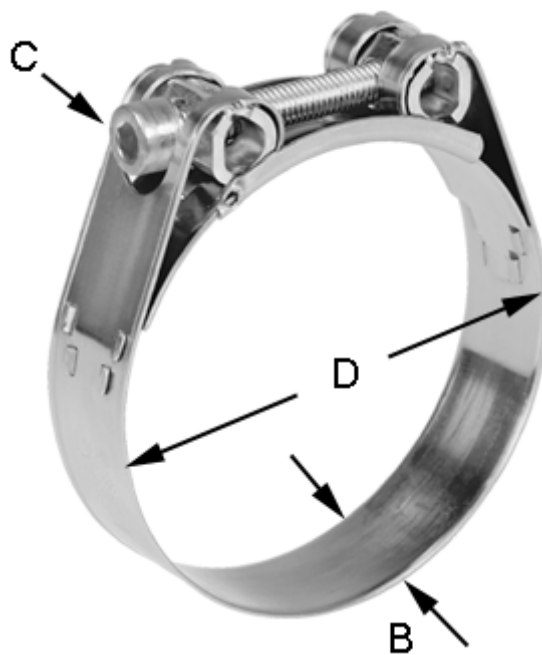

Article number: 025917185022

Description: Heavy Duty Clamp GBS M 22/18 W5 ISK STC

## Measures

---

C (screw type) = ISK
Diameter D = 21-23
Width B = 18